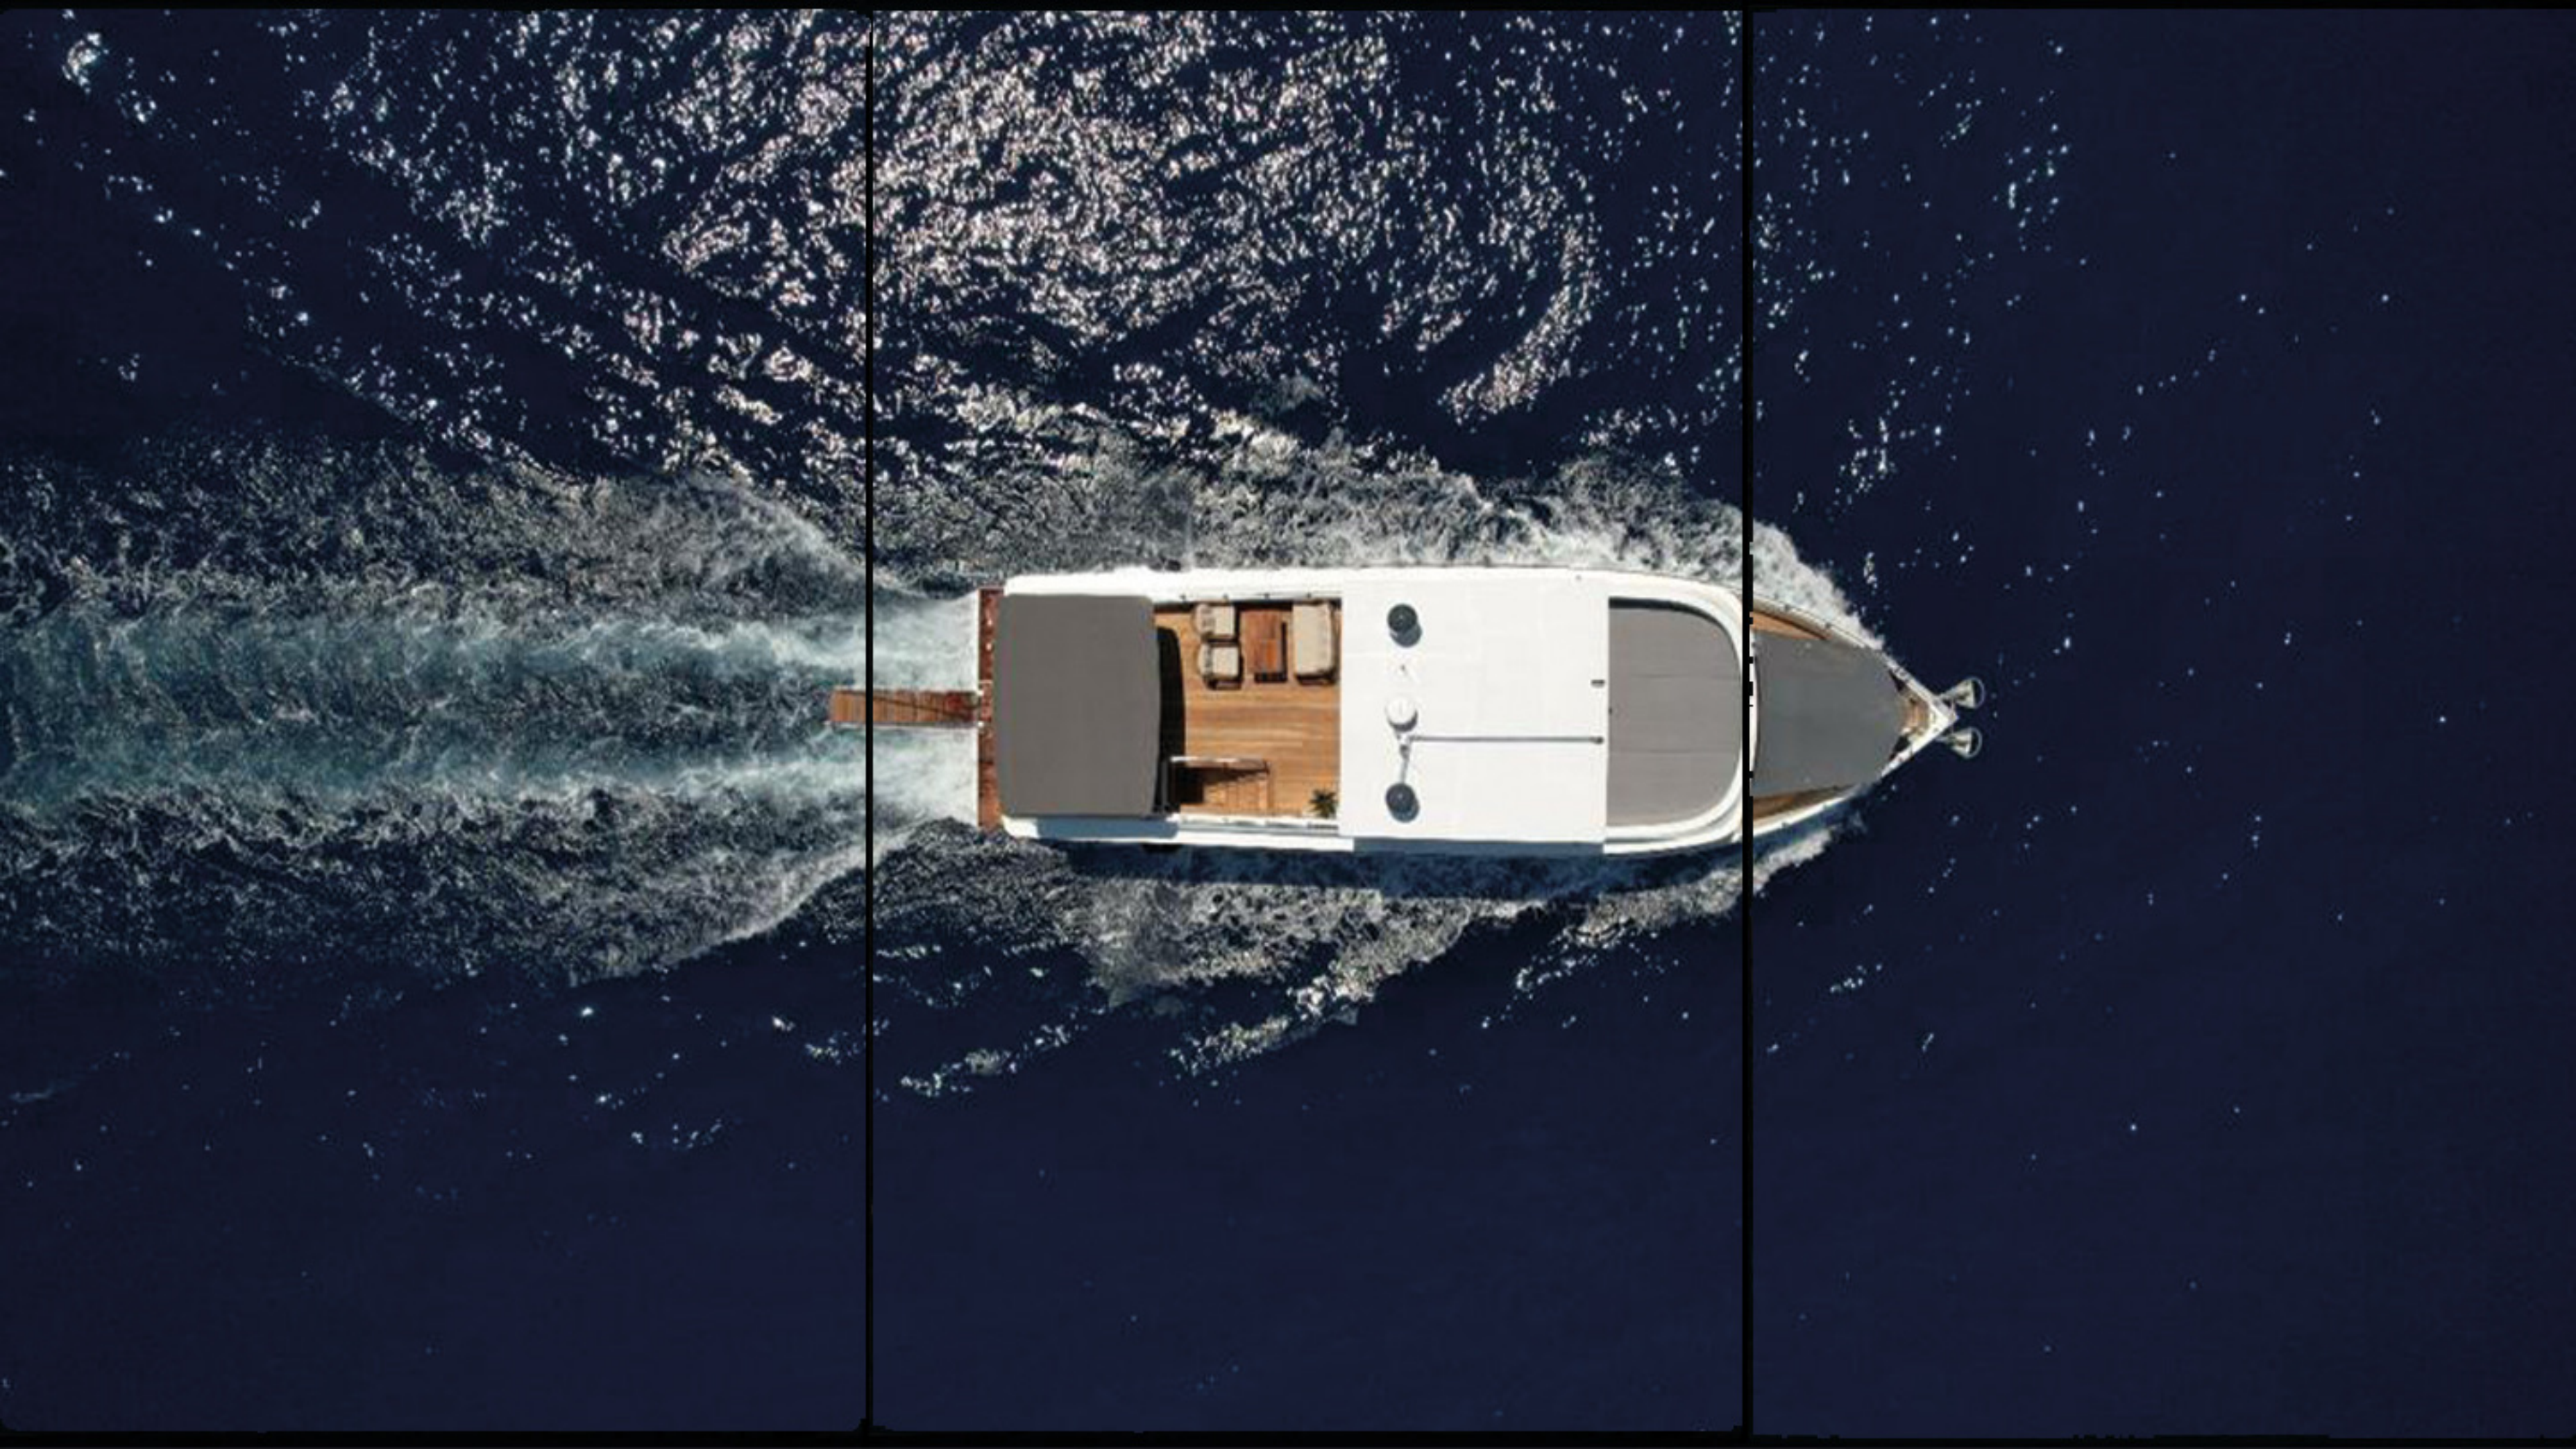

TRAWLER 2023

| | |
|----------------|----------|
| LENGTH | 22 mt |
| GUEST CABINS | 4 Cabins |
| GUEST CAPACITY | 8 Pax |
| BUILT / REFIT | 2023 |
| FLAG | Turkish |
| BASE PORT | Fethiye |

Water Toys

Paddle Board,

Description

It is waiting for you for an unforgettable holiday experience. Drawing attention with its trawler style, the boat offers a comfortable and luxurious atmosphere. It is equipped with a total of 4 cabins, 2 Master cabins and 2 Double cabins. In this way, it can comfortably accommodate 8 guests.

4 crew members are standing by to provide you with quality and attentive service. Each cabin has a bathroom and toilet, so you can experience maximum comfort during your stay.

LIMITSİZ İNTERNET
16 MBPS'E KADAR HIZLI